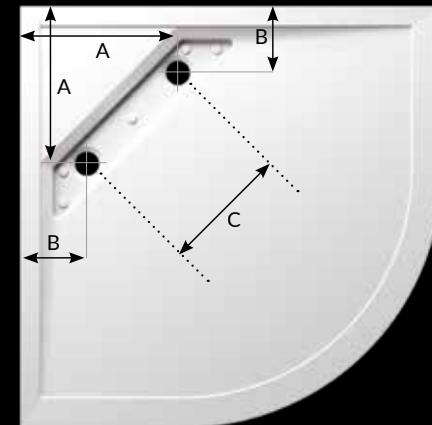

Connect2 trays are supplied with a stylish colour matched linear waste cover, magnetically secured and reinforced for comfort and stability underfoot.

Whether square, rectangular or the new quadrant - whatever the size, the connect2 tray will allow you to connect the waste fitting without the need to reposition joists or raise the tray onto a plinth.

## Waste locations

Square & Rectangular shower trays

Position of waste holes relative to the centre of each tray.  
All sizes: A - 95mm B - 100mm

Quadrant & Full Curve shower trays

Position of waste holes in relation to the 90° angle corner.  
All sizes: A - 336mm B - 142mm C - 275mm