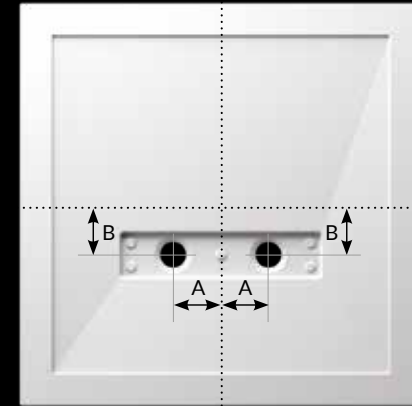

Note: Prices include high-flow 50mm waste & trap

Size (Length x Width)		Product Code	Price inc. VAT
800mm x 800mm	Square	C2T80SR	£240
900mm x 900mm		C2T90SR	£255
1000mm x 800mm	Rectangular	C2T10080SR	£280
1000mm x 900mm		C2T10090SR	£290
1200mm x 800mm		C2T12080SR	£300
1200mm x 900mm		C2T12090SR	£315
1400mm x 700mm*		C2T14070SR	£360
1400mm x 800mm		C2T14080SR	£370
1400mm x 900mm		C2T14090SR	£380
1500mm x 700mm*		C2T15070SR	£370
1500mm x 800mm		C2T15080SR	£380
1500mm x 900mm		C2T15090SR	£390
1600mm x 700mm*		C2T16070SR	£380
1600mm x 800mm		C2T16080SR	£390
1700mm x 700mm*		C2T17070SR	£405
1700mm x 800mm	C2T17080SR	£415	
1700mm x 900mm	C2T17090SR	£425	
900mm x 900mm Quad	Quadrant	C2TQ90SR	£295
1200mm x 900mm Quad LH		C2TQ12090LHSR	£335
1200mm x 900mm Quad RH		C2TQ12090RHSR	£335
910mm x 910mm Curve †	Curved †	C2T91CSR	£295
1000mm x 810mm Curve LH †		C2T10081CLHSR	£295
1000mm x 810mm Curve RH †		C2T10081CRHSR	£295

* These sizes available early 2021.

† Connect2 Curved Trays are product specific and are only suitable for use with Kudos Original Classic, Original6 and Infinite curved enclosures.

Waste locations

Square & Rectangular shower trays

Position of waste holes relative to the centre of each tray.
All sizes: A - 95mm B - 100mm