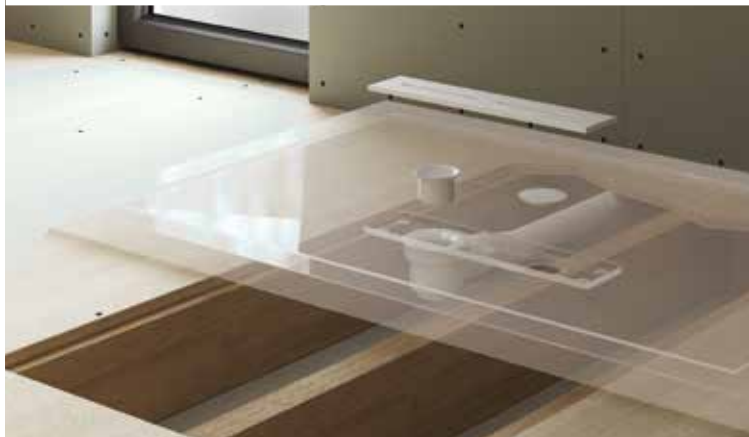

The stunning looking connect2 is a uniquely designed shower tray featuring two offset waste positions that ensures an obstruction free connection. Whether square, rectangular or quadrant - whatever the size, the connect2 tray will allow you to connect the waste fitting without the need to reposition joists or raise the tray onto a plinth.

The unique design of the connect2 tray ensures obstruction free waste connection irrespective of joist position or direction.

connect2 trays are supplied with a high flow waste and a blanking plug secured with solvent weld (not supplied) to block the unused waste hole.

Slate Effect Shower Trays

Connect2 slate effect trays feature an exclusive surface pattern, taken directly from a piece of local slate, for a truly authentic finish. The acrylic capped surface is slip, stain and impact resistant and contains an anti-microbial additive to inhibit the growth of bacteria and mould.

A revolution in shower tray design

Whether square, rectangular or quadrant - whatever the size, the connect2 tray will allow you to connect the waste fitting without the need to reposition joists or raise the tray onto a plinth.