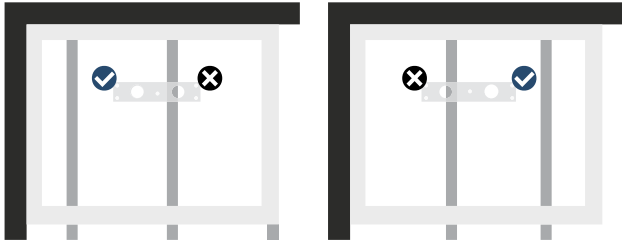

Slip Resistant Shower Trays

Connect2 SR Trays feature the latest development in surface material which exceeds all EU standards for barefoot bathing. The slip resistant properties are embedded in the material, rather than a coating on the surface, meaning it cannot be removed and is comfortable to stand on. The textured surface provides a high level of scratch and stain resistance ensuring that your tray maintains a pristine appearance throughout its lifetime.

Slate Effect Shower Trays

Connect2 slate effect trays feature an exclusive surface pattern, taken directly from a piece of local slate, for a truly authentic finish. The acrylic capped surface is slip, stain and impact resistant and contains an anti-microbial additive to inhibit the growth of bacteria and mould.

A revolution in shower tray design

Whether square, rectangular or quadrant - whatever the size, the connect2 tray will allow you to connect the waste fitting without the need to reposition joists or raise the tray onto a plinth.

Where joists run parallel to the width of the tray, at least one hole will always be clear.

Where joists run parallel to the length of the tray and both holes are obstructed, simply turn the tray 180°. The unique offset position will ensure both will become free.