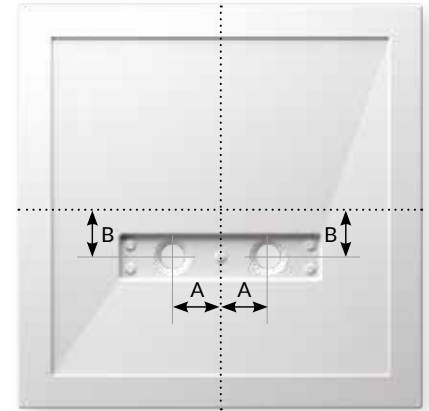

Codes & Dimensions

Size (Length x Width)		Standard High Gloss Product Code	SR (Slip Resistant) Product Code	Slate Finish Product Code
800mm x 800mm	SQUARE	C2T80	C2T80SR	C2T80SLGR
900mm x 900mm		C2T90	C2T90SR	C2T90SLGR
1000mm x 800mm	RECTANGULAR	C2T10080	C2T10080SR	C2T10080SLGR
1000mm x 900mm		C2T10090	C2T10090SR	C2T10090SLGR
1100mm x 800mm		C2T11080	C2T11080SR	C2T11080SLGR
1200mm x 800mm		C2T12080	C2T12080SR	C2T12080SLGR
1200mm x 900mm		C2T12090	C2T12090SR	C2T12090SLGR
1300mm x 800mm		C2T13080	C2T13080SR	C2T13080SLGR
1400mm x 700mm		C2T14070	C2T14070SR	C2T14070SLGR
1400mm x 800mm		C2T14080	C2T14080SR	C2T14080SLGR
1400mm x 900mm		C2T14090	C2T14090SR	C2T14090SLGR
1500mm x 700mm		C2T15070	C2T15070SR	C2T15070SLGR
1500mm x 800mm		C2T15080	C2T15080SR	C2T15080SLGR
1500mm x 900mm		C2T15090	C2T15090SR	C2T15090SLGR
1600mm x 700mm		C2T16070	C2T16070SR	C2T16070SLGR
1600mm x 800mm		C2T16080	C2T16080SR	C2T16080SLGR
1700mm x 700mm		C2T17070	C2T17070SR	C2T17070SLGR
1700mm x 800mm	C2T17080	C2T17080SR	C2T17080SLGR	
1700mm x 900mm	C2T17090	C2T17090SR	C2T17090SLGR	
900mm x 900mm Quadrant	QUADRANT	C2T90Q	C2T90QSR	C2T90QSLGR
1000mm x 1000mm Quadrant		C2TQ100	C2TQ10QSR	C2TQ10QSLGR
Offset Quadrant 900mm x 800mm †	OFFSET QUADRANT	C2TQ9080	C2TQ9080SR	C2TQ9080SLGR
Offset Quadrant 1000mm x 800mm †		C2TQ1080	C2TQ1080SR	C2TQ1080SLGR
Offset Quadrant 1000mm x 900mm †		C2TQ1090	C2TQ1090SR	C2TQ1090SLGR
Offset Quadrant 1200mm x 800mm †		C2TQ1280	C2TQ1280SR	C2TQ1280SLGR
Offset Quadrant 1200mm x 900mm †		C2TQ12090	C2TQ12090SR	C2TQ12090SLGR
Product Specific Trays ††				
Curved 910mm	CURVED	C2T91C	C2T91CSR	C2T91CSLGR
Offset Curved 1000mm x 810mm †		C2T10081C	C2T10081CSR	C2T10081CSLGR

Waste Locations

Square & Rectangular shower trays

Position of waste holes relative to the centre of each tray. **All sizes: A - 95mm B - 100mm**

Quadrant & Full Curve shower trays

Position of waste holes in relation to the 90° angle corner.