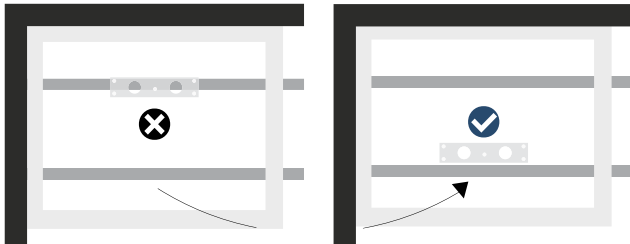

Slip Resistant Shower Trays

Connect2 SR Trays feature the latest development in surface material which exceeds all EU standards for barefoot bathing. The slip resistant properties are embedded in the material, rather than a coating on the surface, meaning it cannot be removed and is comfortable to stand on. The textured surface provides a high level of scratch and stain resistance ensuring that your tray maintains a pristine appearance throughout its lifetime.

Slate Effect Shower Trays

Connect2 slate effect trays feature an exclusive surface pattern, taken directly from a piece of local slate, for a truly authentic finish. The acrylic capped surface is slip, stain and impact resistant and contains an anti-microbial additive to inhibit the growth of bacteria and mould.

A revolution in shower tray design

Whether square, rectangular or quadrant - whatever the size, the connect2 tray will allow you to connect the waste fitting without the need to reposition joists or raise the tray onto a plinth.

Where joists run parallel to the width of the tray, at least one hole will always be clear.

Where joists run parallel to the length of the tray and both holes are obstructed, simply turn the tray 180°. The unique offset position will ensure both will become free.