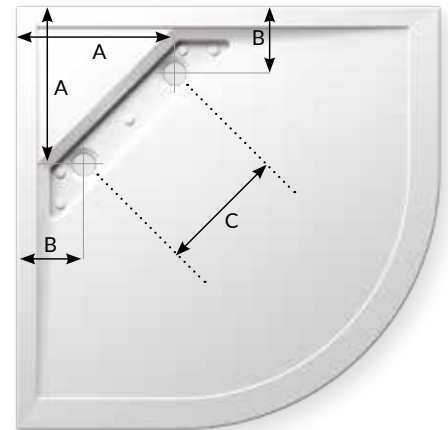

† Please add **RH** or **LH** to the product code to indicate left or right handing.

†† Connect2 Curved Trays are product specific and are only suitable for use with Kudos Original Classic and Original6.

Waste Locations

Square & Rectangular shower trays

Position of waste holes relative to the centre of each tray. **All sizes: A - 95mm B - 100mm**

Quadrant & Full Curve shower trays

Position of waste holes in relation to the 90° angle corner.